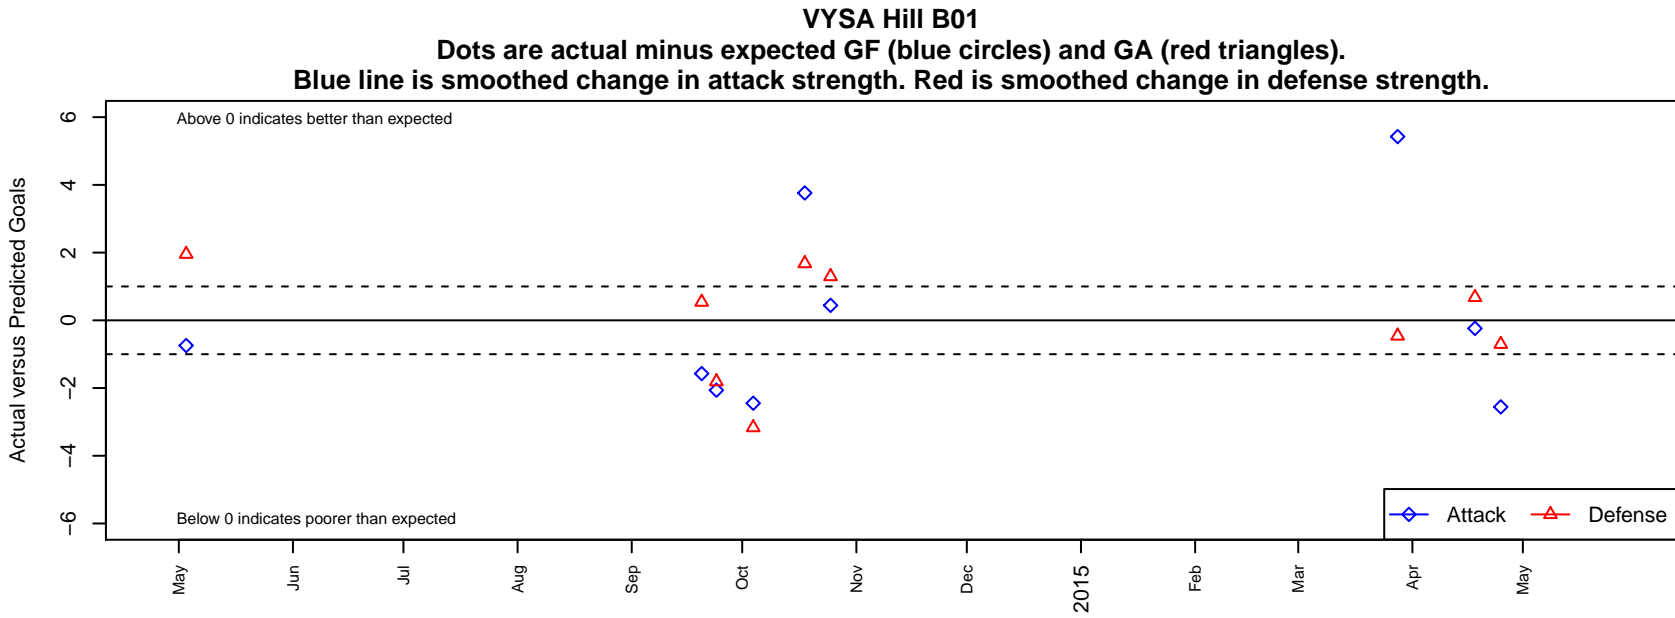

# VYSA Hill B01

Valley Youth Soccer Association  
 Lewiston, ID  
 B01 total strength=752  
 attack=1.75 defense=0.41  
 fall league = NWL BU13  
 spr league = Spr NWL BU13

alt names used:  
 BU13 VYSA-HILL  
 VYSA-HILL

Venues played:  
 2013 Spr NWL U12 U12  
 2013 Spr NWL U13 U13  
 2014 NWL BU13  
 2014 Spr NWL BU13

**attack and defense variance (black dot)  
relative to other teams  
and top 10 in region**

**attack and defense rating  
relative to others at age  
and all opponents in last 13 months**