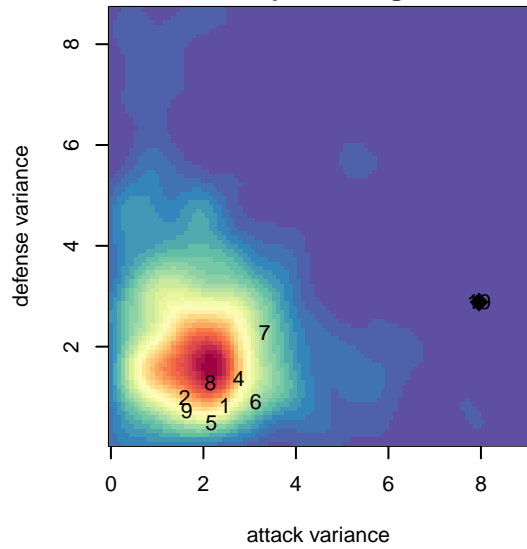

# VYSA Hill B01

Valley Youth Soccer Association  
 Lewiston, ID  
 B01 total strength=752  
 attack=1.75 defense=0.41  
 fall league = NWL BU13  
 spr league = Spr NWL BU13

alt names used:  
 BU13 VYSA-HILL  
 VYSA-HILL

Venues played:  
 2013 Spr NWL U12 U12  
 2013 Spr NWL U13 U13  
 2014 NWL BU13  
 2014 Spr NWL BU13

**attack and defense variance (black dot)  
relative to other teams  
and top 10 in region**

**attack and defense rating  
relative to others at age  
and all opponents in last 13 months**