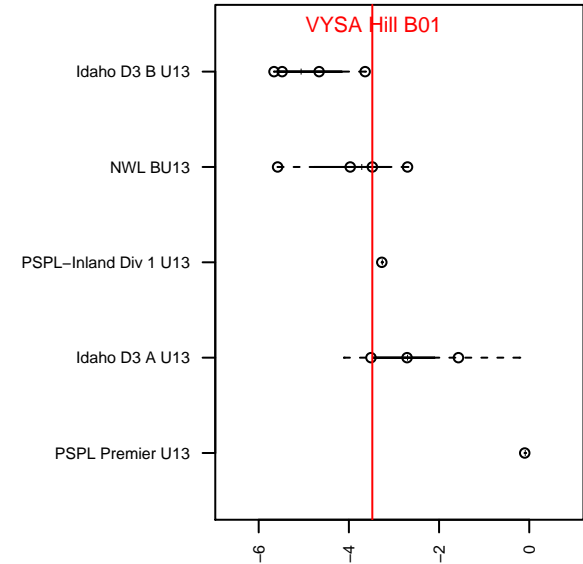

# VYSA Hill B01

Valley Youth Soccer Association  
 Lewiston, ID  
 B01 total strength=752  
 attack=1.75 defense=0.41  
 fall league = NWL BU13  
 spr league = Spr NWL BU13

alt names used:  
 BU13 VYSA-HILL  
 VYSA-HILL

Venues played:  
 2013 Spr NWL U12 U12  
 2013 Spr NWL U13 U13  
 2014 NWL BU13  
 2014 Spr NWL BU13

**attack and defense variance (black dot)  
relative to other teams  
and top 10 in region**

**attack and defense rating  
relative to others at age  
and all opponents in last 13 months**