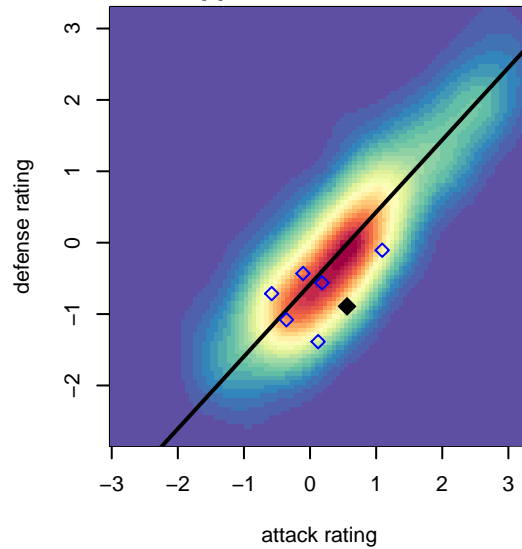

# VYSA Hill B01

Valley Youth Soccer Association  
 Lewiston, ID  
 B01 total strength=752  
 attack=1.75 defense=0.41  
 fall league = NWL BU13  
 spr league = Spr NWL BU13

alt names used:  
 BU13 VYSA-HILL  
 VYSA-HILL

Venues played:  
 2013 Spr NWL U12 U12  
 2013 Spr NWL U13 U13  
 2014 NWL BU13  
 2014 Spr NWL BU13

**attack and defense variance (black dot)  
relative to other teams  
and top 10 in region**

**attack and defense rating  
relative to others at age  
and all opponents in last 13 months**